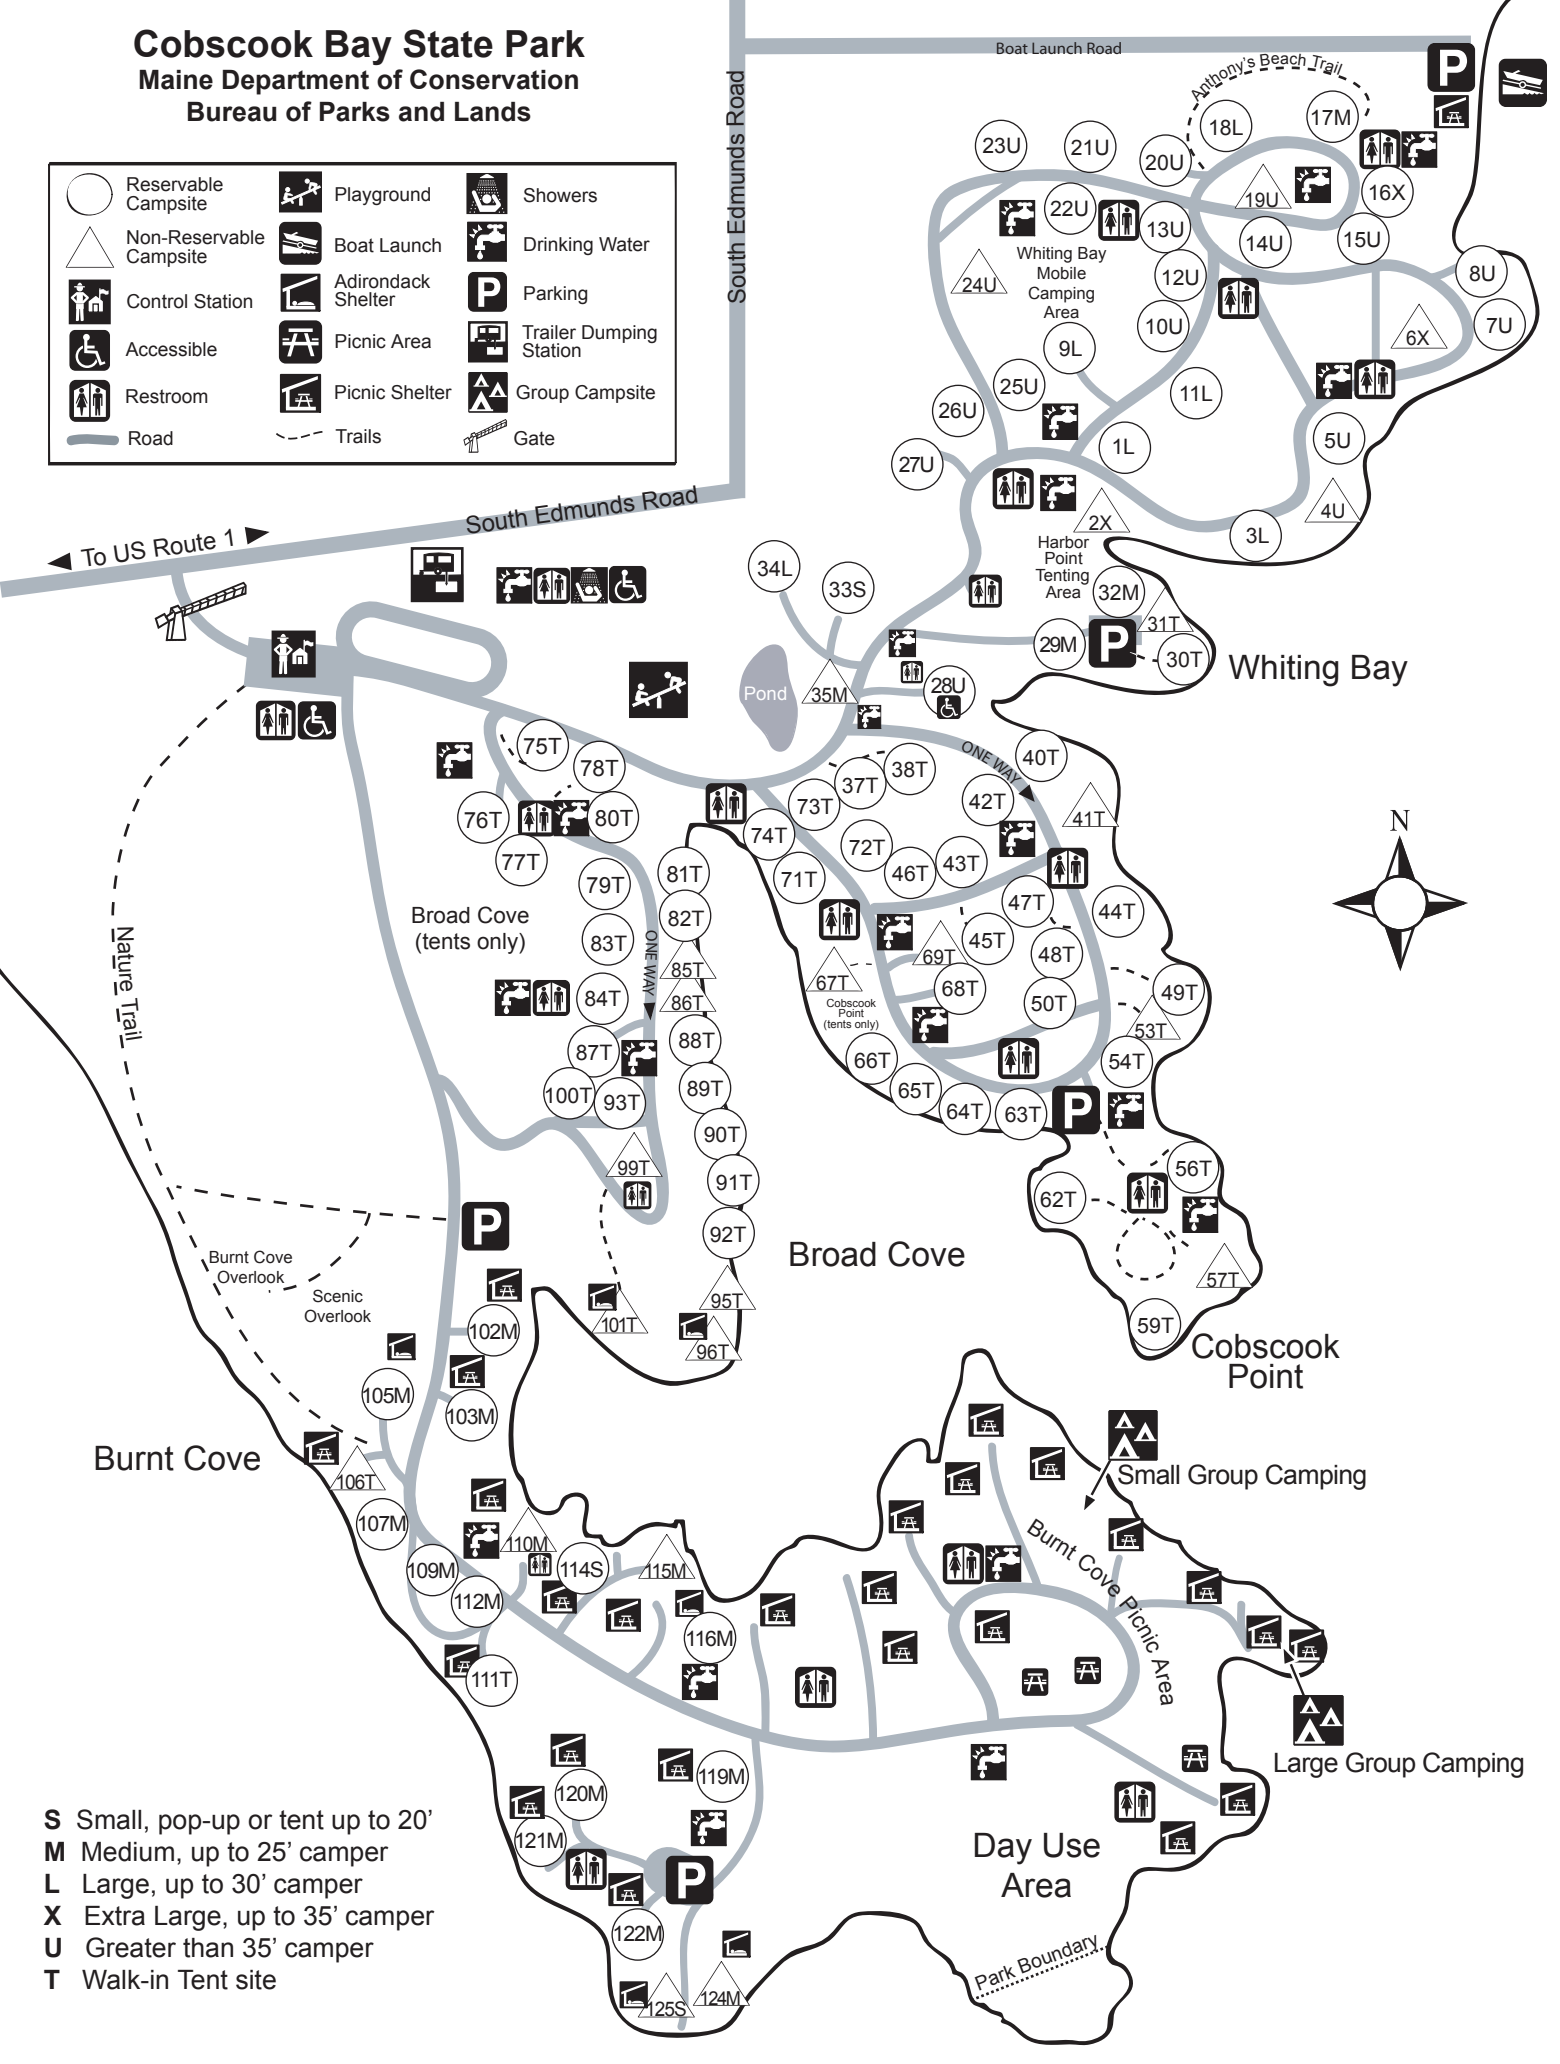

Cobscook Bay State Park

Maine Department of Conservation
Bureau of Parks and Lands

S Small, pop-up or tent up to 20'
M Medium, up to 25' camper
L Large, up to 30' camper
X Extra Large, up to 35' camper
U Greater than 35' camper
T Walk-in Tent site