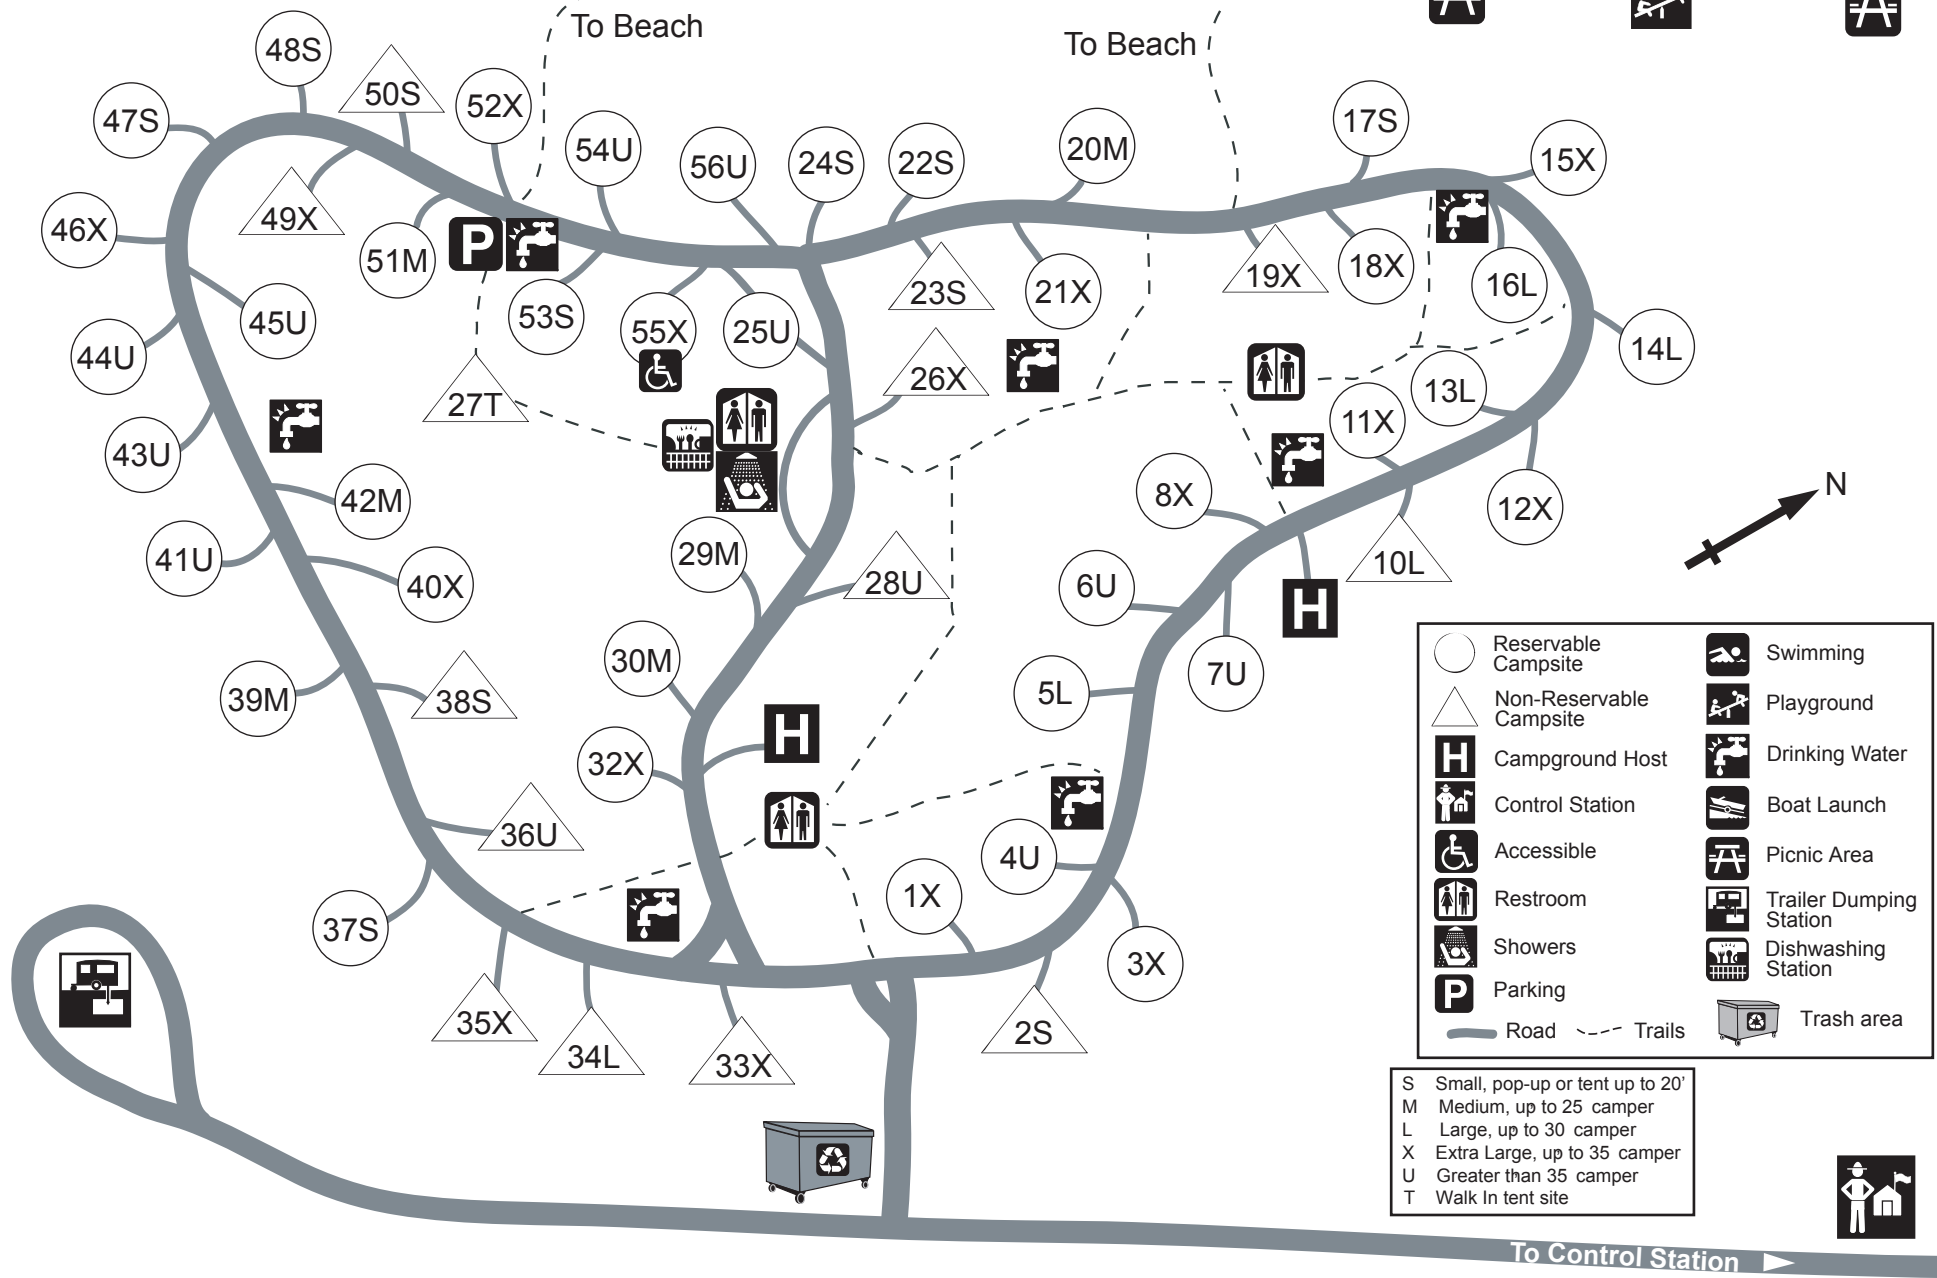

Peaks-Kenny State Park

Maine Department of Conservation
Bureau of Parks and Lands

Sebec Lake

To Beach

To Beach

To Control Station